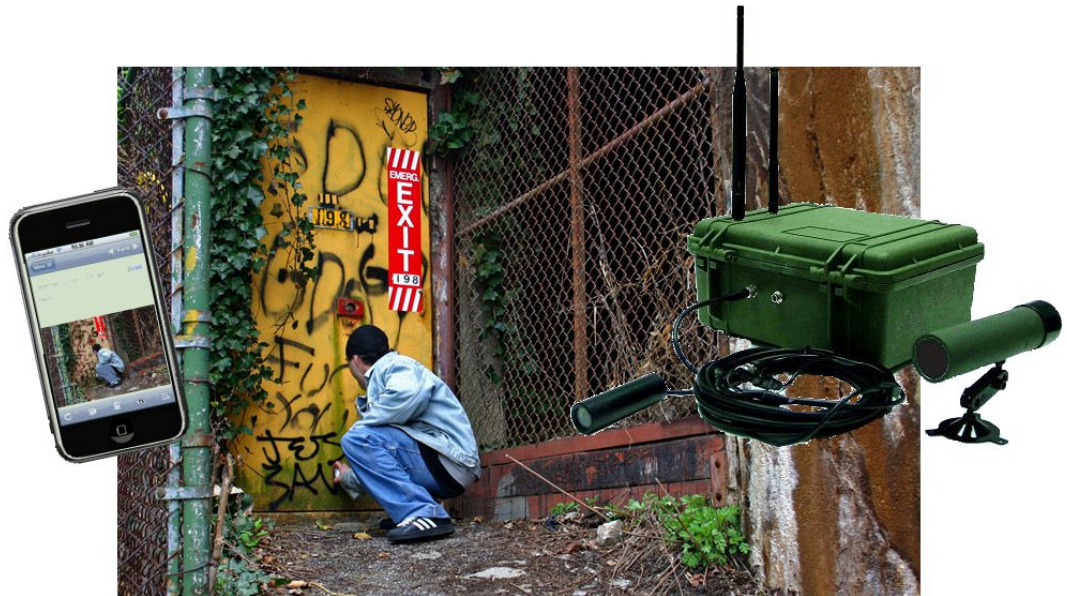

PIXCONTROLLER, INC.

Vandalism & Graffiti Surveillance UndercoverEye Raptor Cellular/WiFi Camera www.pixcontroller.com

***Affordable
Solutions for
Monitoring
Vandalism and
Graffiti areas***

- **Sends Photos to your Cell Phone and PC**
- **30-Second Notifications**
- **Self Contained, Battery Operated**
- **Motion-Activated IR Camera**
- **Cellular & WiFi Transmission**
- **Wireless Sensors**
- **GPS option**

PixController, Inc.
1056 Corporate Lane
Export, PA 15632

Phone: 724-733-0970

Fax: 724-733-0860

E-mail:

sales@pixcontroller.com

Every city and town faces problems with vandalism and graffiti. These are some of the hardest crimes to solve and monitor. Traditional CCTV solutions are expensive and do not work.

PixController UndercoverEye Raptor Cellular/WiFi cameras are portable, self-contained covert security cameras which can be deployed quickly into target areas and send photos to your PC and/or Cell Phone when triggered. These cameras will give you real-time feedback to apprehend suspects when the crime is being committed.

PixController, Inc. specializes in outdoor, self-contained, battery operated, surveillance camera systems. Our motion activated cameras are designed for long-term use to monitor remote sites without power or Internet.

Pix
CONTROLLER